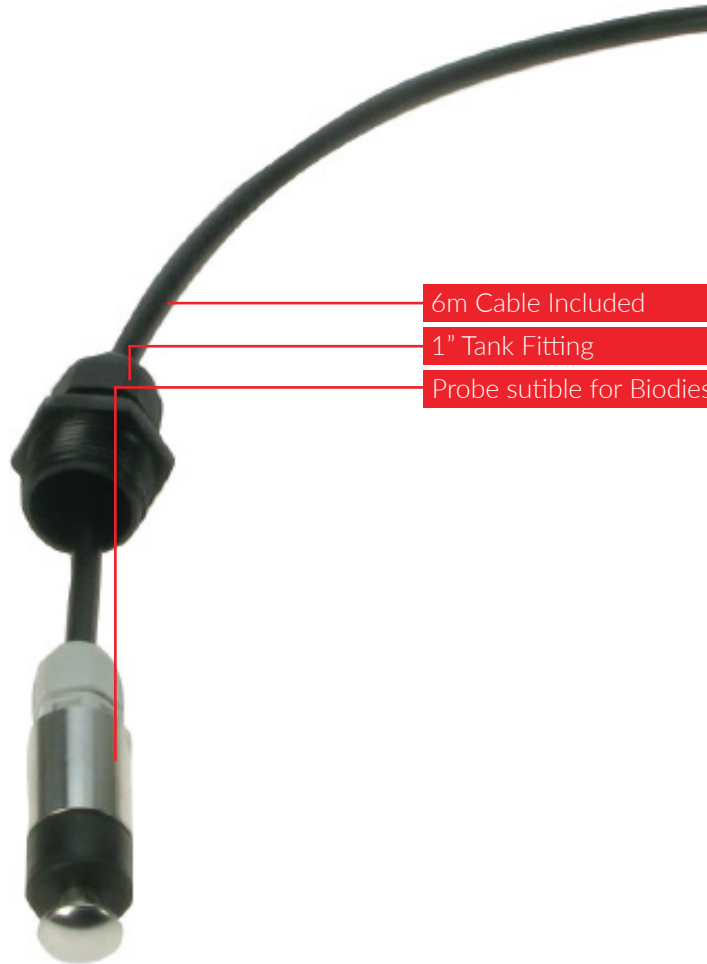

O.L.E FLOAT SWITCH 6m Cable & 1" Tank Fitting

- 6m Cable Included
- 1" Tank Fitting
- Probe suitable for Biodiesel up to B100 and Diesel products

This Product Includes:

- 6m cable.
- 1" threaded tank fitting.
- Float switch compatible with O.L.E. tank gauge systems.
- 1 year warranty.

Stk Code	Description
B8	O.L.E. C2020/T5020 level switch or bund probe.

Supplied by